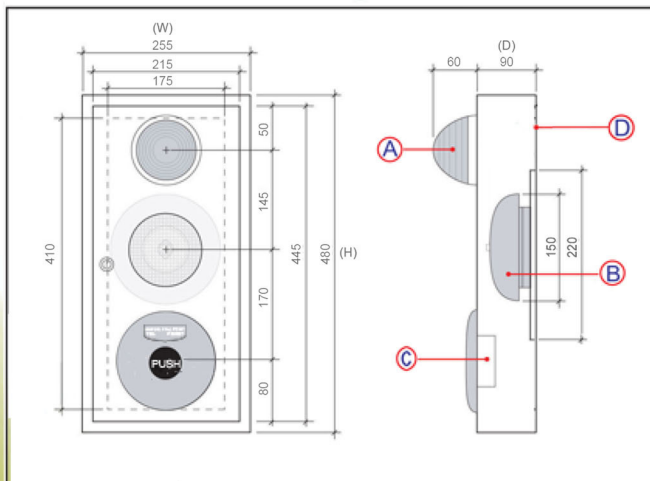

FIRE ALARM INITIATING DEVICES

QA-920 Combination Box

Specification

A Fire indicating Lamp AH-9719 (Outside Box)

- Rated voltage: 24V DC
- Low current LED : 1 x LED 20mA
- Dimension : 90mm.(Dia) x 70mm.(H)
- Product : Taiwan

- Rated voltage: 24V DC
- Rated current : 30mA
- Function : Phone jack, Reset button, Confirmation LED Lamp
- Material : Fire proof plastic
- Dimension : 140mm.(Dia) x 45mm.(H)
- Product : Taiwan

D Combination Box

- Type : Surface Mounting Type
- Material : Iron material
- Key : Camlock open~close
- Dimension : 255mm.(W) x 90mm.(D) x 480mm.(H)
- Color : Red, White
- Product : Thailand

Red Color Box

QA-920
Red Color
Combination Box

Dimensional Drawing

White Color Box

QA-920
White Color
Combination Box