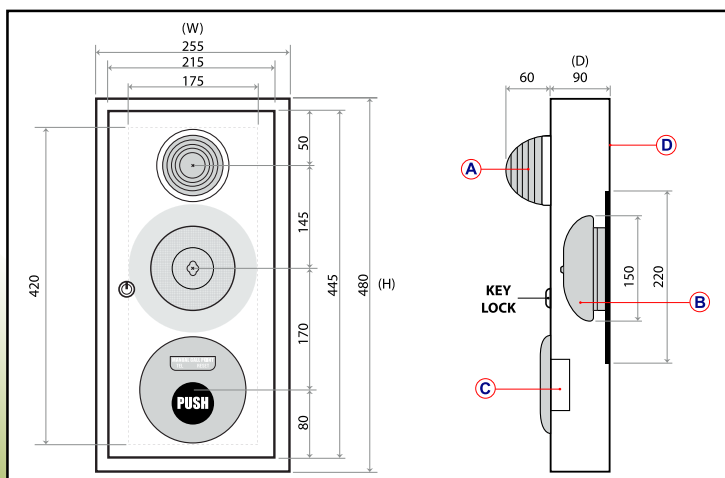

Combination Box CP-300

DANGER
FIRE RISK

LED
SHOW STATUS

LOUD
95dB @10FT

BIG SIZE
255 X 480 X 90 mm.
(H X H X D) mm.

Specification

A Fire indicating Lamp **AH-9719** (Outside Box)

- Rated voltage : 24V DC
- Low current LED : 1 X LED 20mA
- Dimension : 90 (Dia) X 70 (H) mm.
- Product : Taiwan

- Rated voltage : Type I 24 VDC
- Rated current : 30mA
- Function : Phone jack, Reset button, Confirmation LED Lamp
- Material : Fire proof plastic
- Dimension : 140 (Dia) X 45 (H) mm.
- Product : Taiwan

D Combination Box

- Type : Surface Mounting Type
- Material : Iron material
- Key : Camlock open ~ close
- Dimension : 255 (W) X 90 (D) X 480 (H) mm.
- Color : Red, White
- Product : Thailand

Red Color Box

Vertical
or
Horizontal

CP-300
Red Color or White Color
Combination Box

Dimensional Drawing

White Color Box

Vertical
or
Horizontal

CP-300
White Color or Red Color
Combination Box