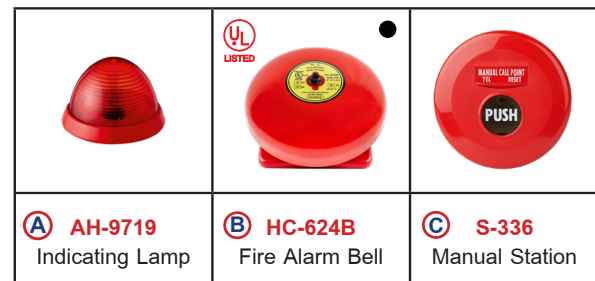

Combination Box CP-300

DANGER
FIRE RISK

LED
SHOW STATUS

LOUD
95dB @10FT

BIG SIZE
255 X 480 X 90 mm.
(H X H X D) mm.

Specification

A Fire indicating Lamp **AH-9719** (Outside Box)

- Rated voltage : 24V DC
- Low current LED : 1 X LED 20mA
- Dimension : 90 (Dia) X 70 (H) mm.
- Product : Taiwan

- Rated voltage : Type I 24 VDC
- Rated current : 30mA
- Function : Phone jack, Reset button, Confirmation LED Lamp
- Material : Fire proof plastic
- Dimension : 140 (Dia) X 45 (H) mm.
- Product : Taiwan

D Combination Box

- Type : Surface Mounting Type
- Material : Iron material
- Key : Camlock open ~ close
- Dimension : 255 (W) X 90 (D) X 480 (H) mm.
- Color : Red, White
- Product : Thailand

Red Color Box

Vertical
or
Horizontal

CP-300
Red Color or White Color
Combination Box

Dimensional Drawing

White Color Box

Vertical
or
Horizontal

CP-300
White Color or Red Color
Combination Box